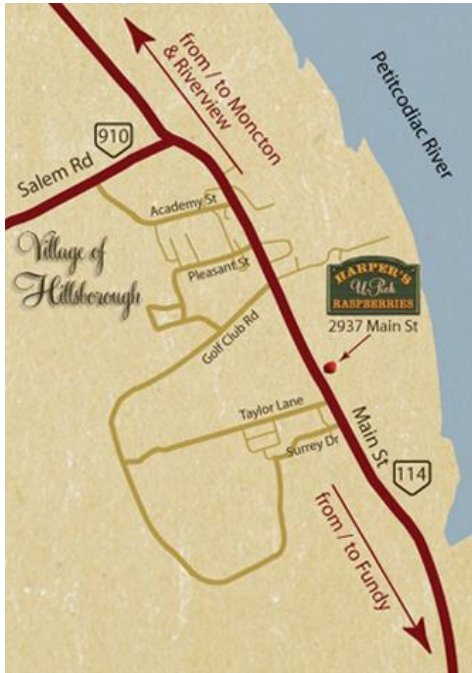

# 2011 WHITE ROCK RAMPAGE

**Once in Hillsborough, take Golf Club Road and drive 3min past Club House**

**JULY 23-24<sup>th</sup>, 2011  
HILLSBOROUGH, NB**

**Saturday RIDE Day - 10am - 5pm**

**Sunday RACE Practice - 10am - noon**

**RACE starts @ 1pm (awards around 3pm)**